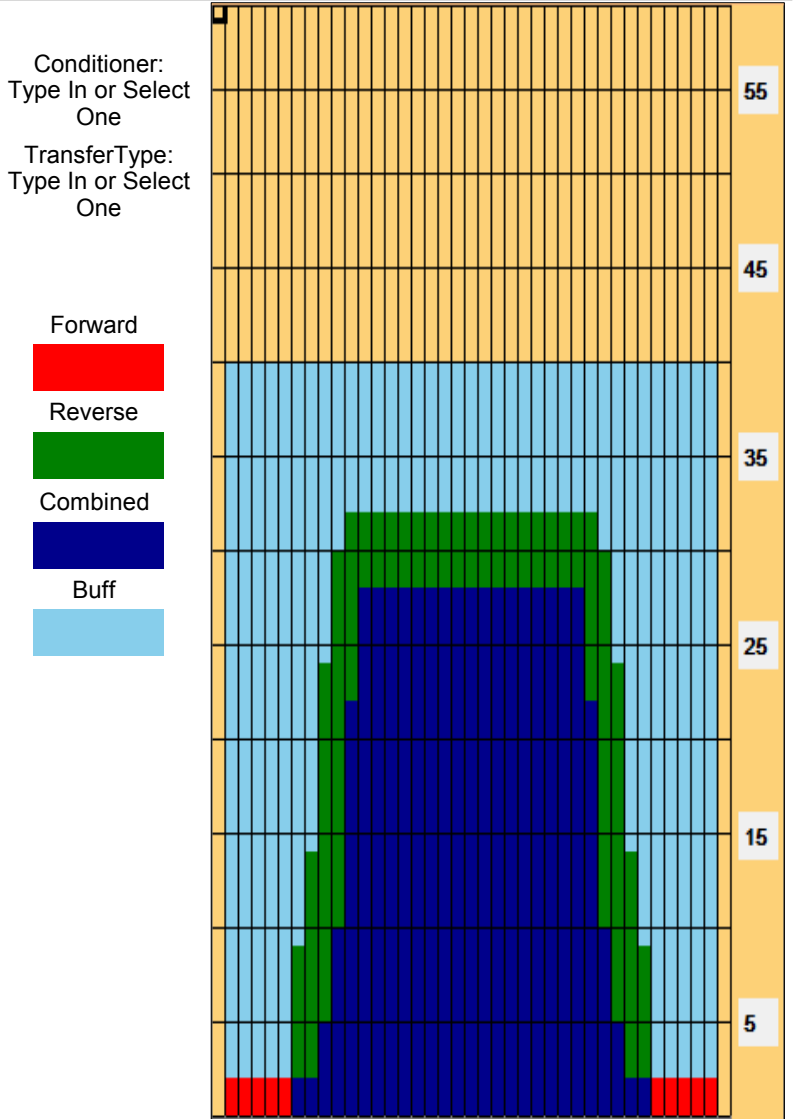

Cosmic Grano Open 2020

Oil Pattern Distance: **40 Feet**
 Forward Oil Total: **12.45 mL**
 Forward Boards Crossed: **249 Boards**

Reverse Brush Drop: **40 Feet**
 Reverse Oil Total: **11.5 mL**
 Reverse Boards Crossed: **230 Boards**

Oil Per Board: **50 uL**
 Volume Oil Total: **23.95 mL**
 Total Boards Crossed: **479 Boards**

Start	Stop	Loads	Speed	Crossed	Start	End	Feet	T.Oil
1	2L 2R	2	18	74	0.0	2.5	2.5	3700
2	9L 9R	1	18	23	2.5	5.0	2.5	1150
3	10L 10R	2	18	42	5.0	10.1	5.1	2100
4	11L 11R	4	22	76	10.1	22.5	12.4	3800
5	12L 12R	2	22	34	22.5	28.7	6.2	1700
6	2L 2R	0	26	0	28.7	40.0	11.3	0

Conditioner:
Type In or Select One

TransferType:
Type In or Select One

Forward
Reverse
More

Start	Stop	Loads	Speed	Crossed	Start	End	Feet	T.Oil
1	2L 2R	0	30	0	40.0	32.0	-8.0	0
2	11L 11R	1	18	19	32.0	29.5	-2.5	950
3	10L 10R	2	18	42	29.5	24.4	-5.1	2100
4	9L 9R	4	18	92	24.4	14.2	-10.2	4600
5	8L 8R	2	18	50	14.2	9.1	-5.1	2500
6	7L 7R	1	14	27	9.1	7.2	-1.9	1350
7	2L 2R	0	10	0	7.2	0.0	-7.2	0

Forward
Reverse
More

Item	3L-7L:18L-18R	8L-12L:18L-18R	13L-17L:18L-18R	18L-18R:17R-13R	18L-18R:12R-8R	18L-18R:7R-3R
Description	Outside Track:Middle	Middle Track:Middle	Inside Track:Middle	Middle:Inside Track	Middle:Middle Track	Middle:Outside Track
Track Zone Ratio	9.55	1.52	1	1	1.52	9.55